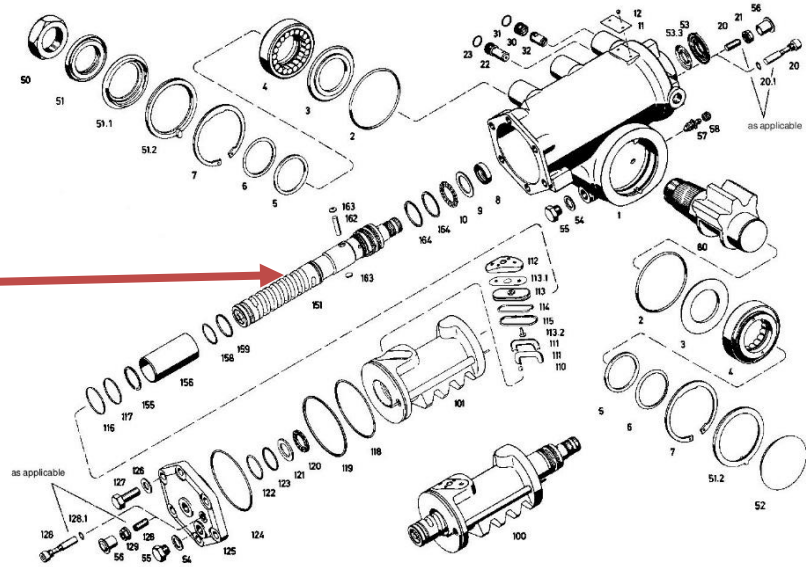

**Steering box pinion Part No. 80170001 series ZF8098**

<b>Alternative part number</b>	<b>Application</b>
HRG0001RP	6.2 RHD ZF8098

More new products at <https://www.atg-components.com/warehouse-news>